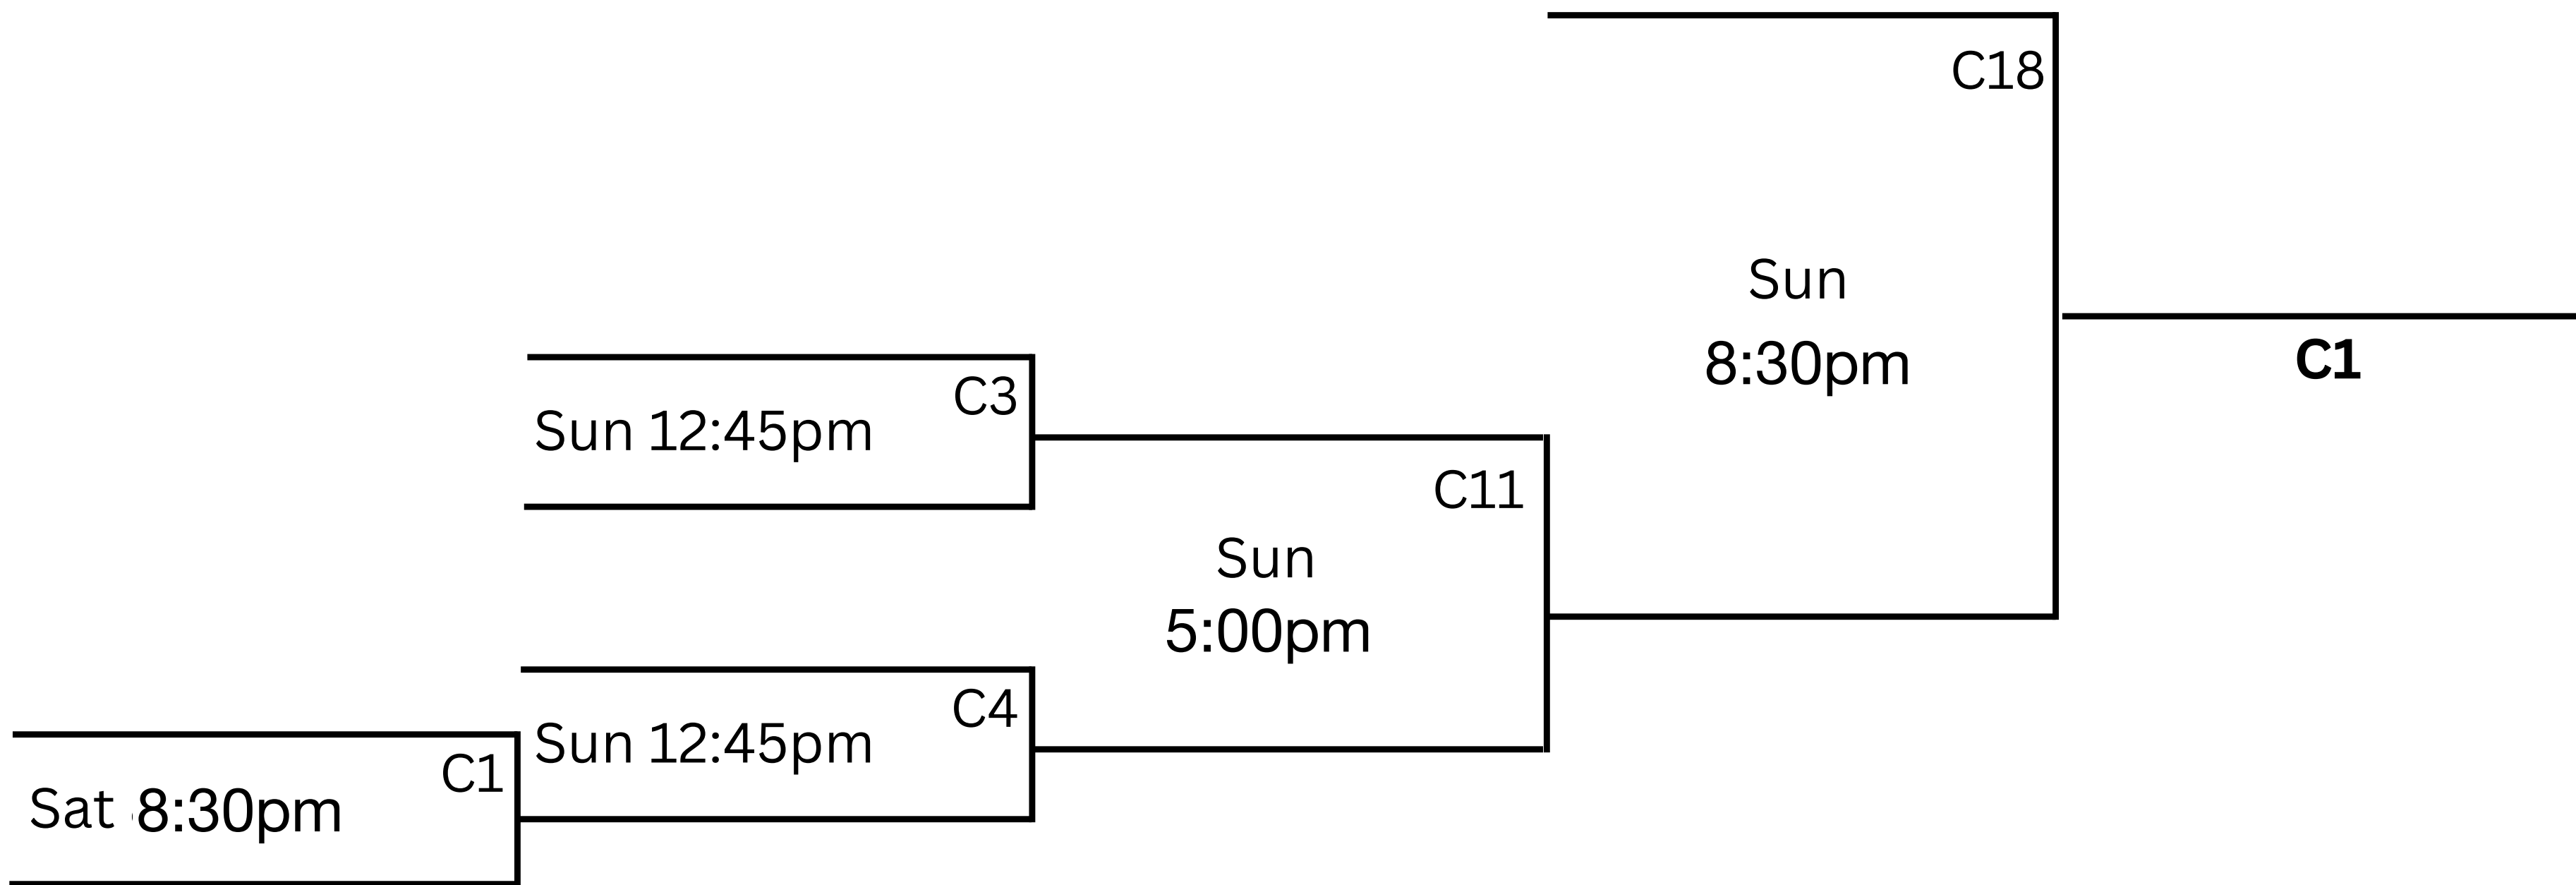

PETERSON

Friday 12:45pm A11
LB6

Saturday 12:45pm

A30

SILVERNAGLE

HA

Friday 12:45pm A12
LB6

Friday 8:30pm A22
LB16

A28

PHILLIPS

GRAY-WITHERS

Friday 12:45pm A15
LB7

Saturday 12:45pm

LB26

KANG

STURMAY

Friday 12:45pm A16
LB7

Friday 8:30pm A24
LB14

LB18

DELOREY

CHAMPIONSHIP DRAW

Curlers Corner

Your One Stop Curling Shop