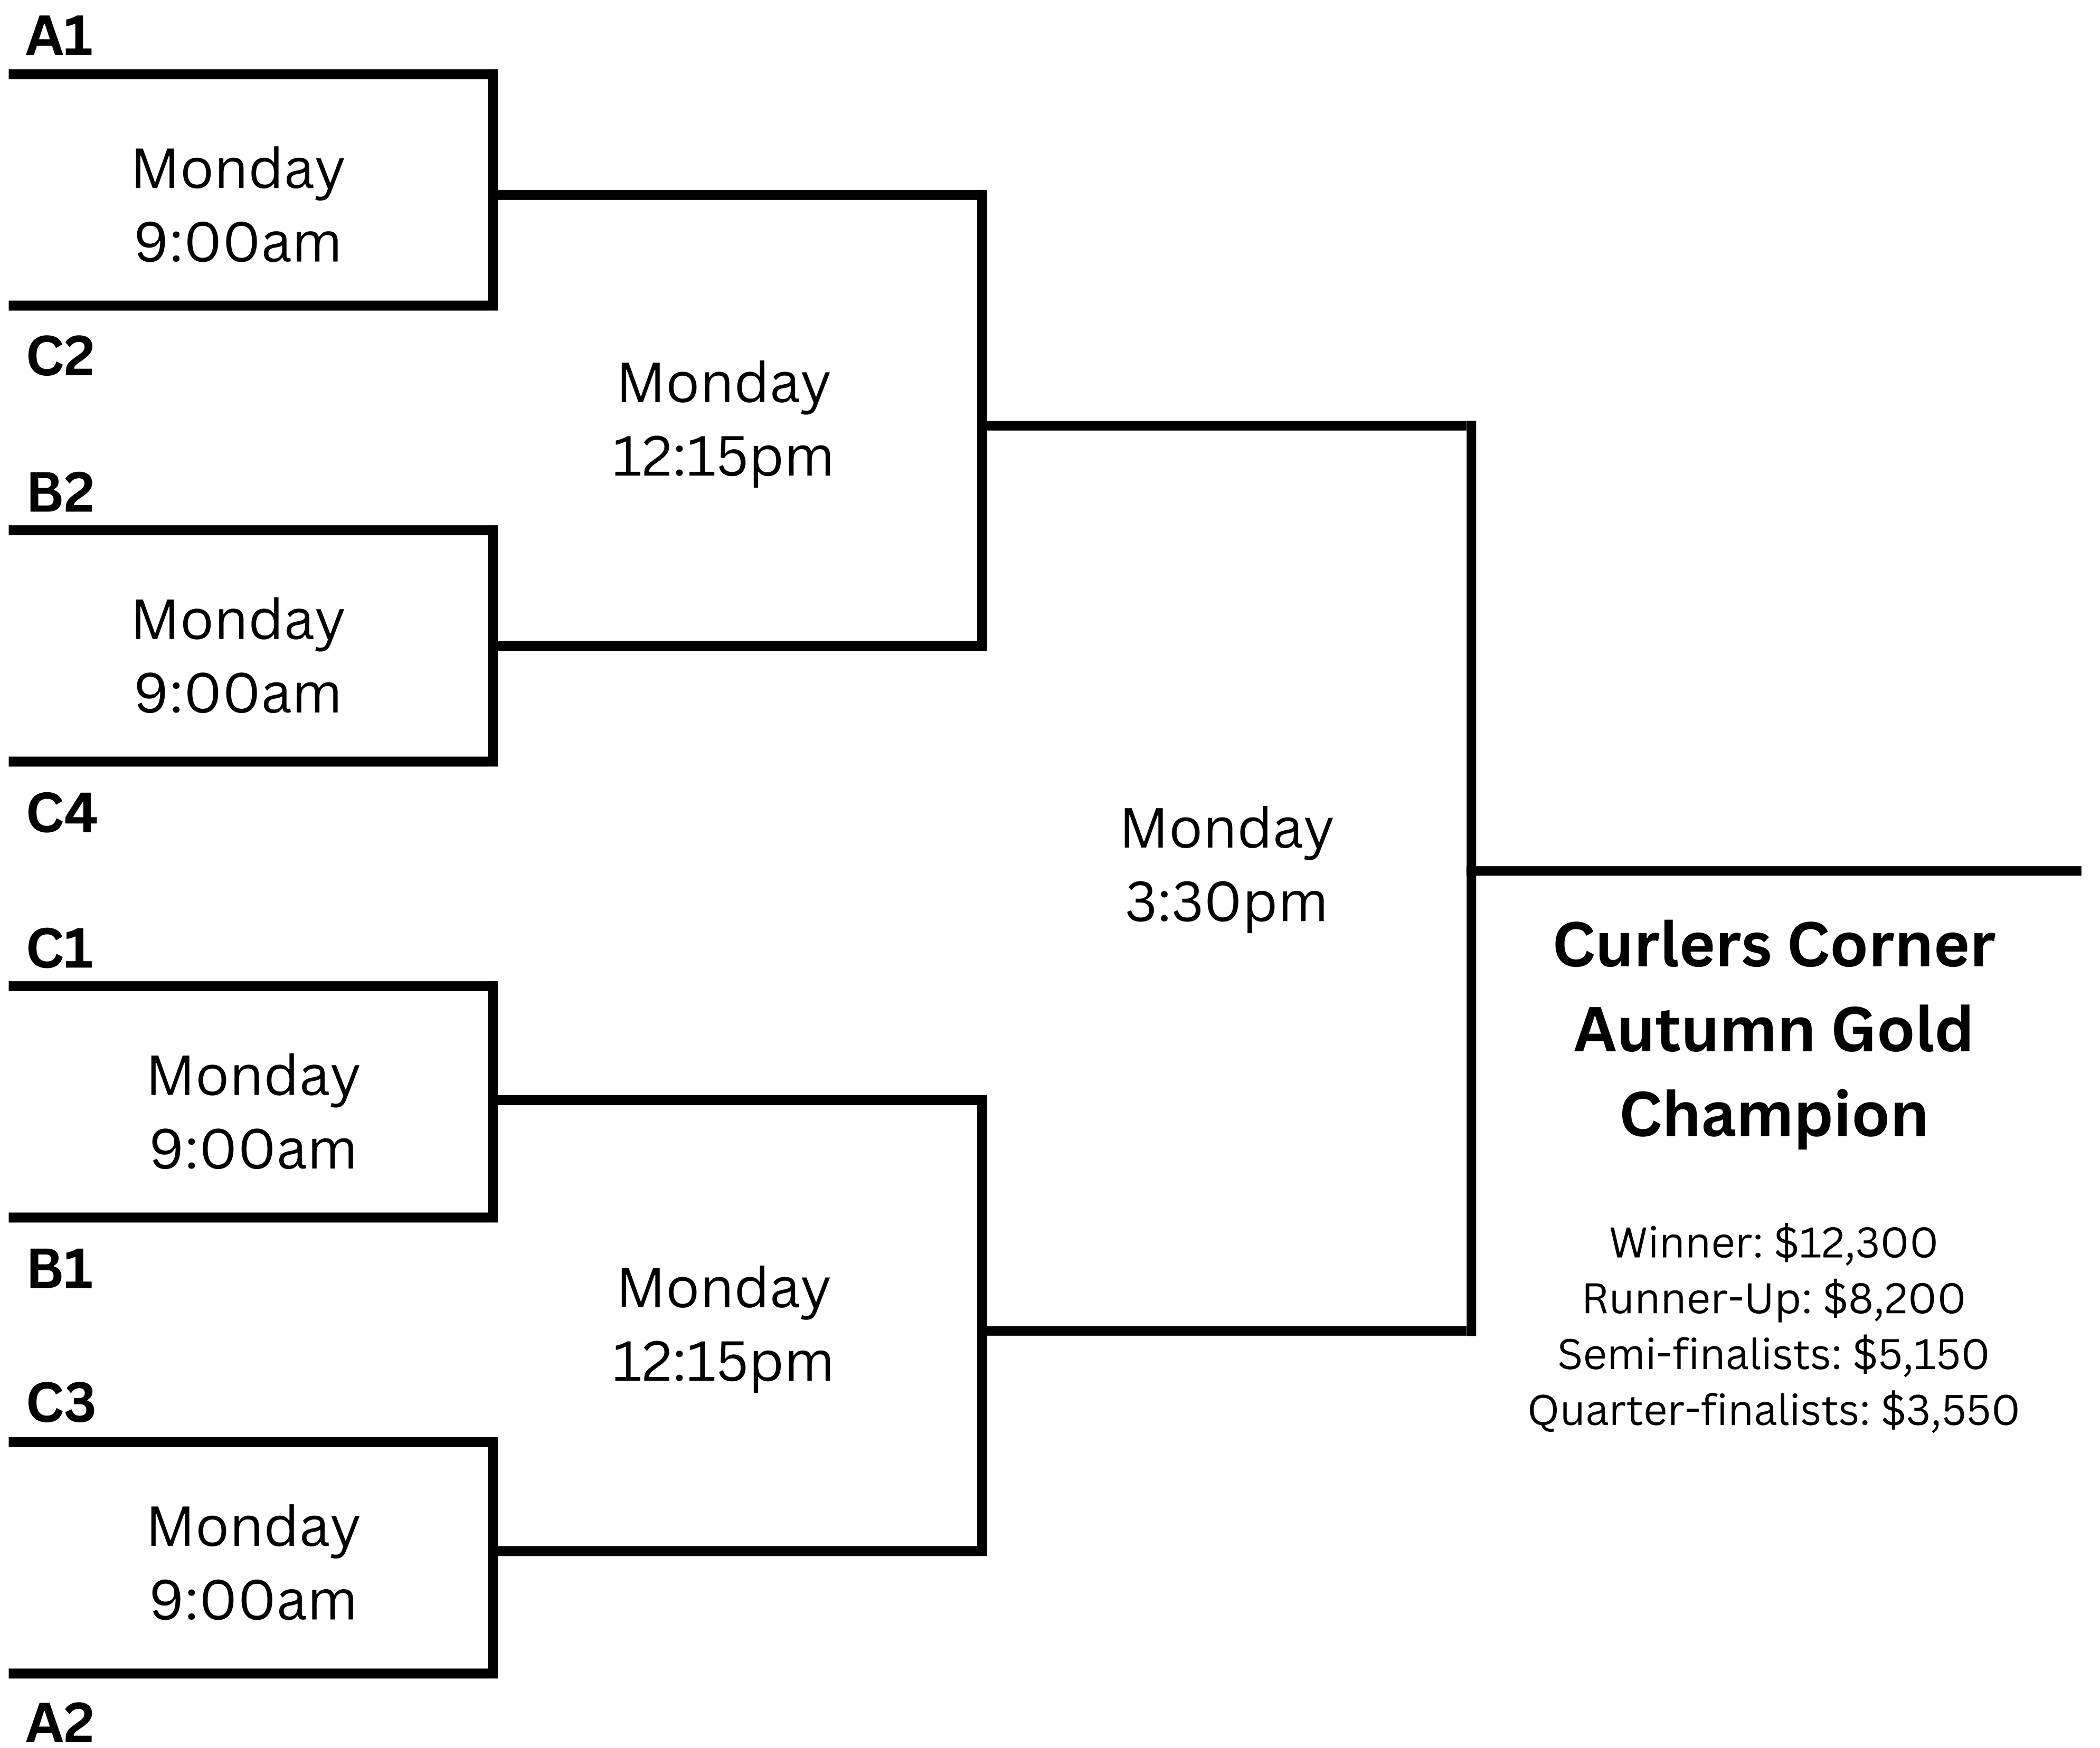

PETERSON

Friday 12:45pm A11
LB6

Saturday 12:45pm

A30

SILVERNAGLE

HA

Friday 12:45pm A12
LB6

Friday 8:30pm A22
LB16

Friday 12:45pm A16
LB7

Friday 8:30pm A24
LB14

LB18

DELOREY

CHAMPIONSHIP DRAW

Curlers Corner

Your One Stop Curling Shop