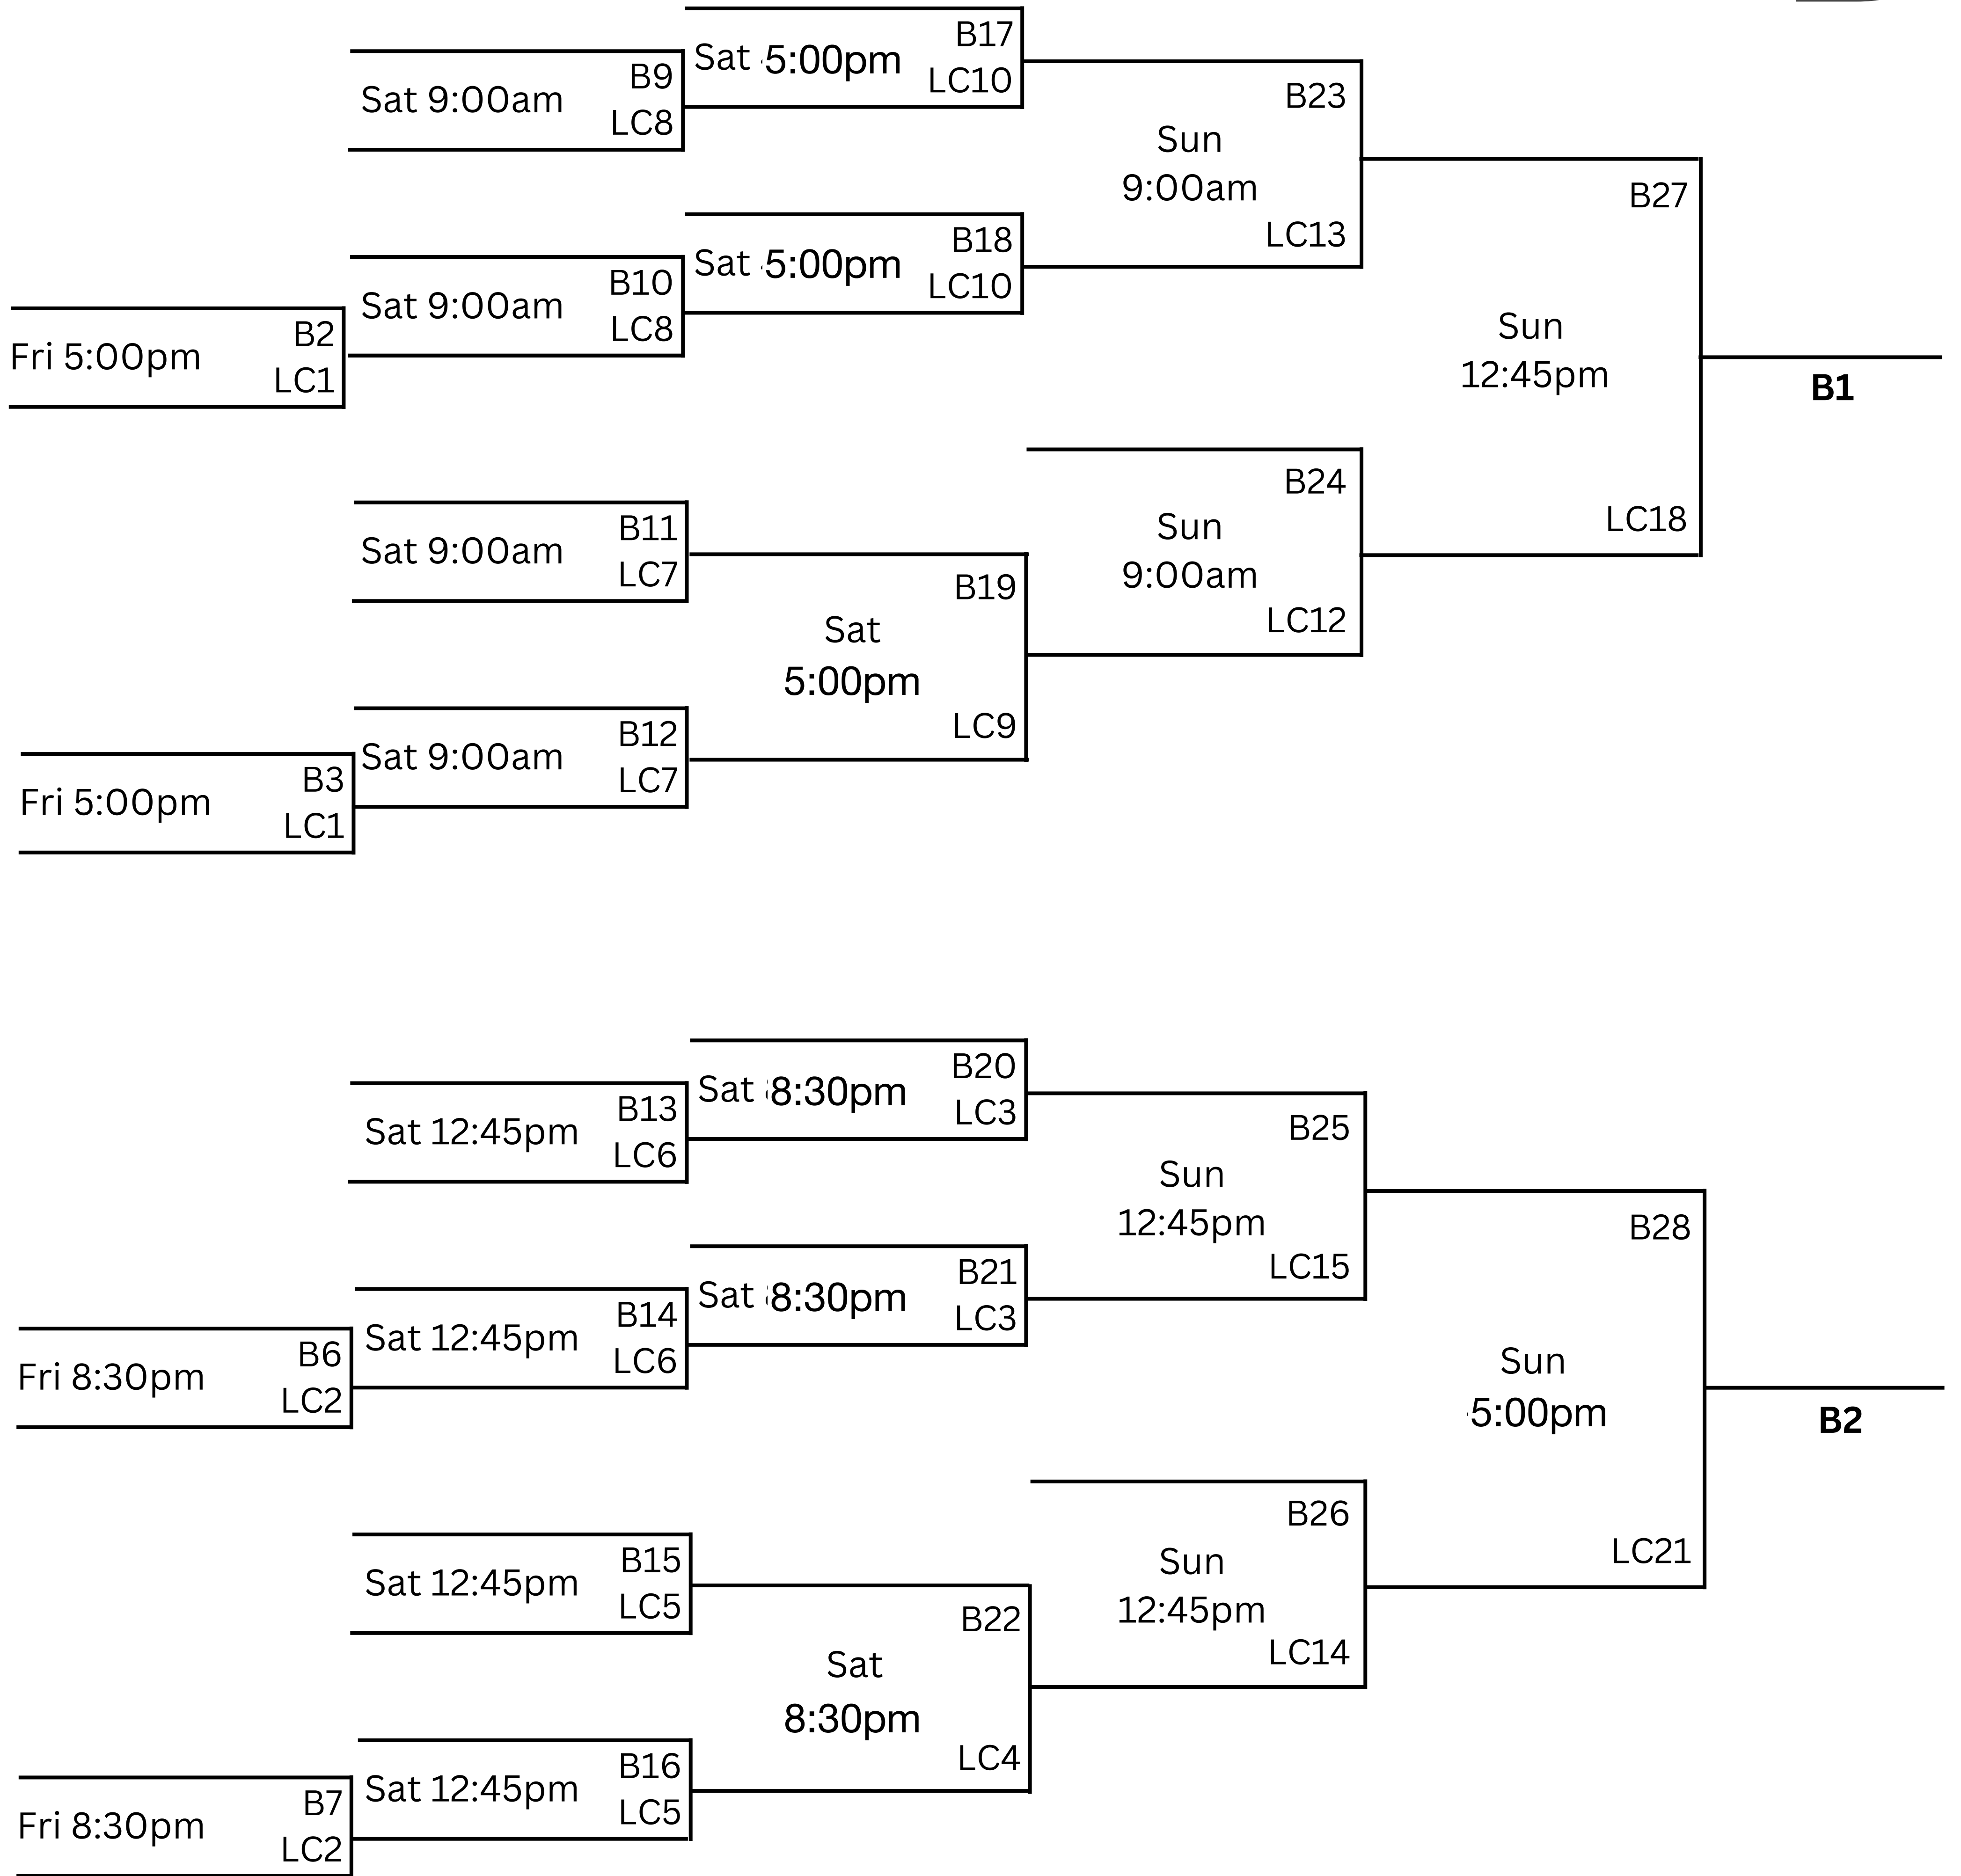

PETERSON

Friday 12:45pm A11
LB6

Saturday 12:45pm

A30

SILVERNAGLE

HA

Friday 12:45pm A12
LB6

Friday 8:30pm A22
LB16

LB17

BAKKER

Saturday 8:30pm

A2

LAWES

THEVENOT

Friday 12:45pm A14
LB15

Friday 8:30pm A23
LB13

A28

PHILLIPS

GRAY-WITHERS

Friday 12:45pm A15
LB7

Saturday 12:45pm

LB26

KANG

STURMAY

Friday 12:45pm A16
LB7

Friday 8:30pm A24
LB14

LB18

DELOREY

CHAMPIONSHIP DRAW

Curlers Corner

Your One Stop Curling Shop