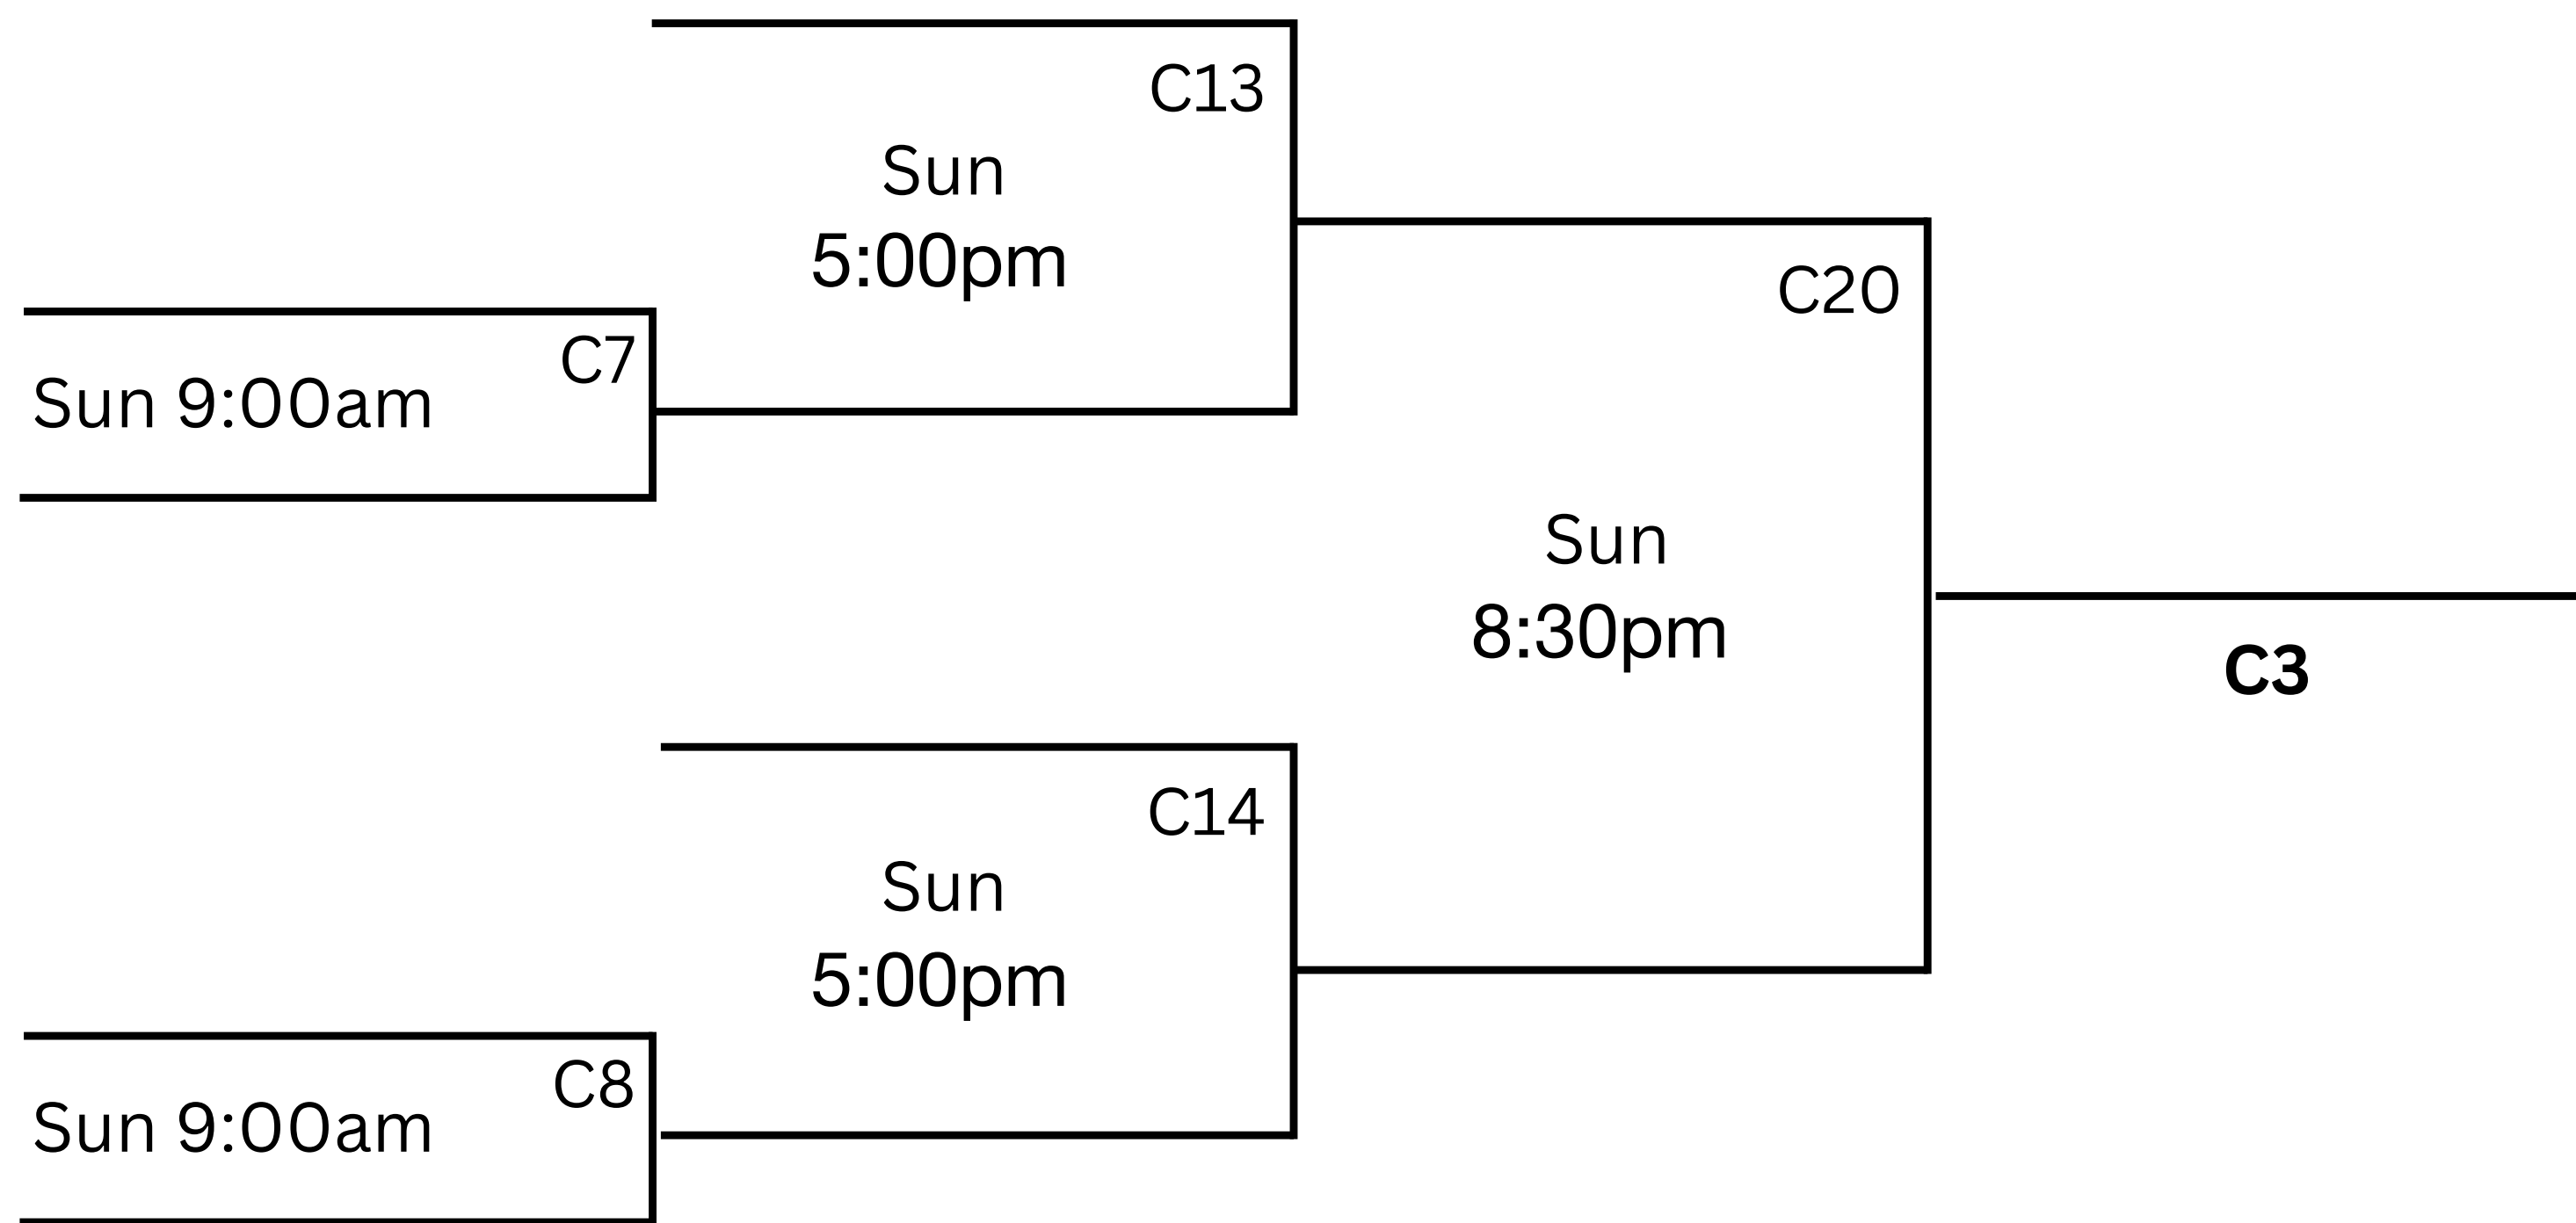

PETERSON

Friday 12:45pm A11
LB6

Saturday 12:45pm

A30

SILVERNAGLE

HA

Friday 12:45pm A12
LB6

Friday 8:30pm A22
LB16

Friday 12:45pm A16
LB7

Friday 8:30pm A24
LB14

LB18

DELOREY

CHAMPIONSHIP DRAW

Curlers Corner

Your One Stop Curling Shop