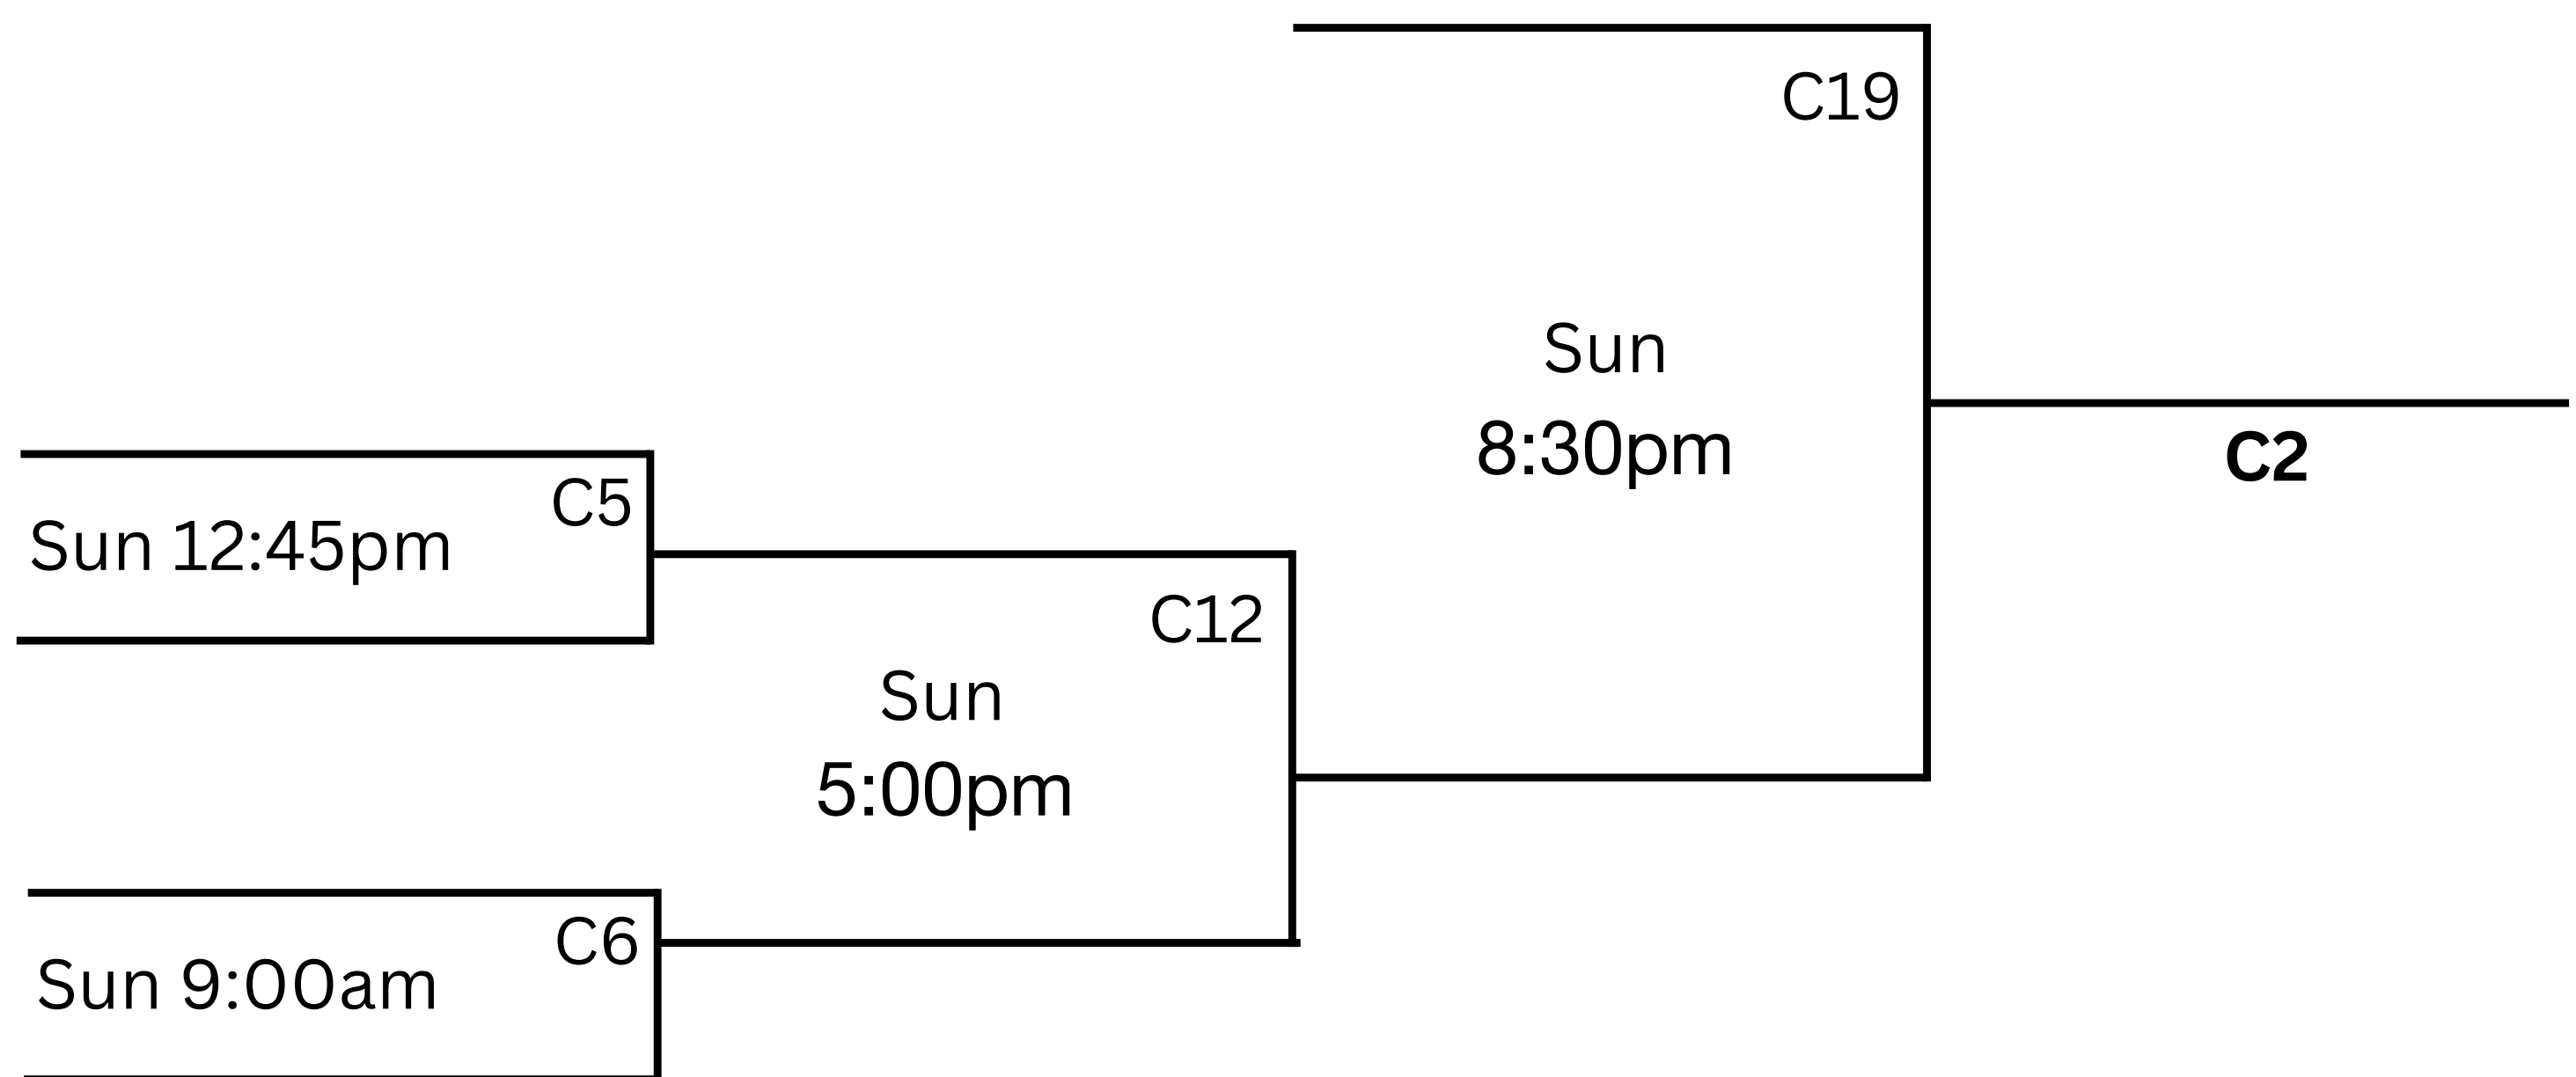

Friday 12:45pm A16
LB7

Friday 8:30pm A24
LB14

LB18

DELOREY

CHAMPIONSHIP DRAW

Curlers Corner

Your One Stop Curling Shop