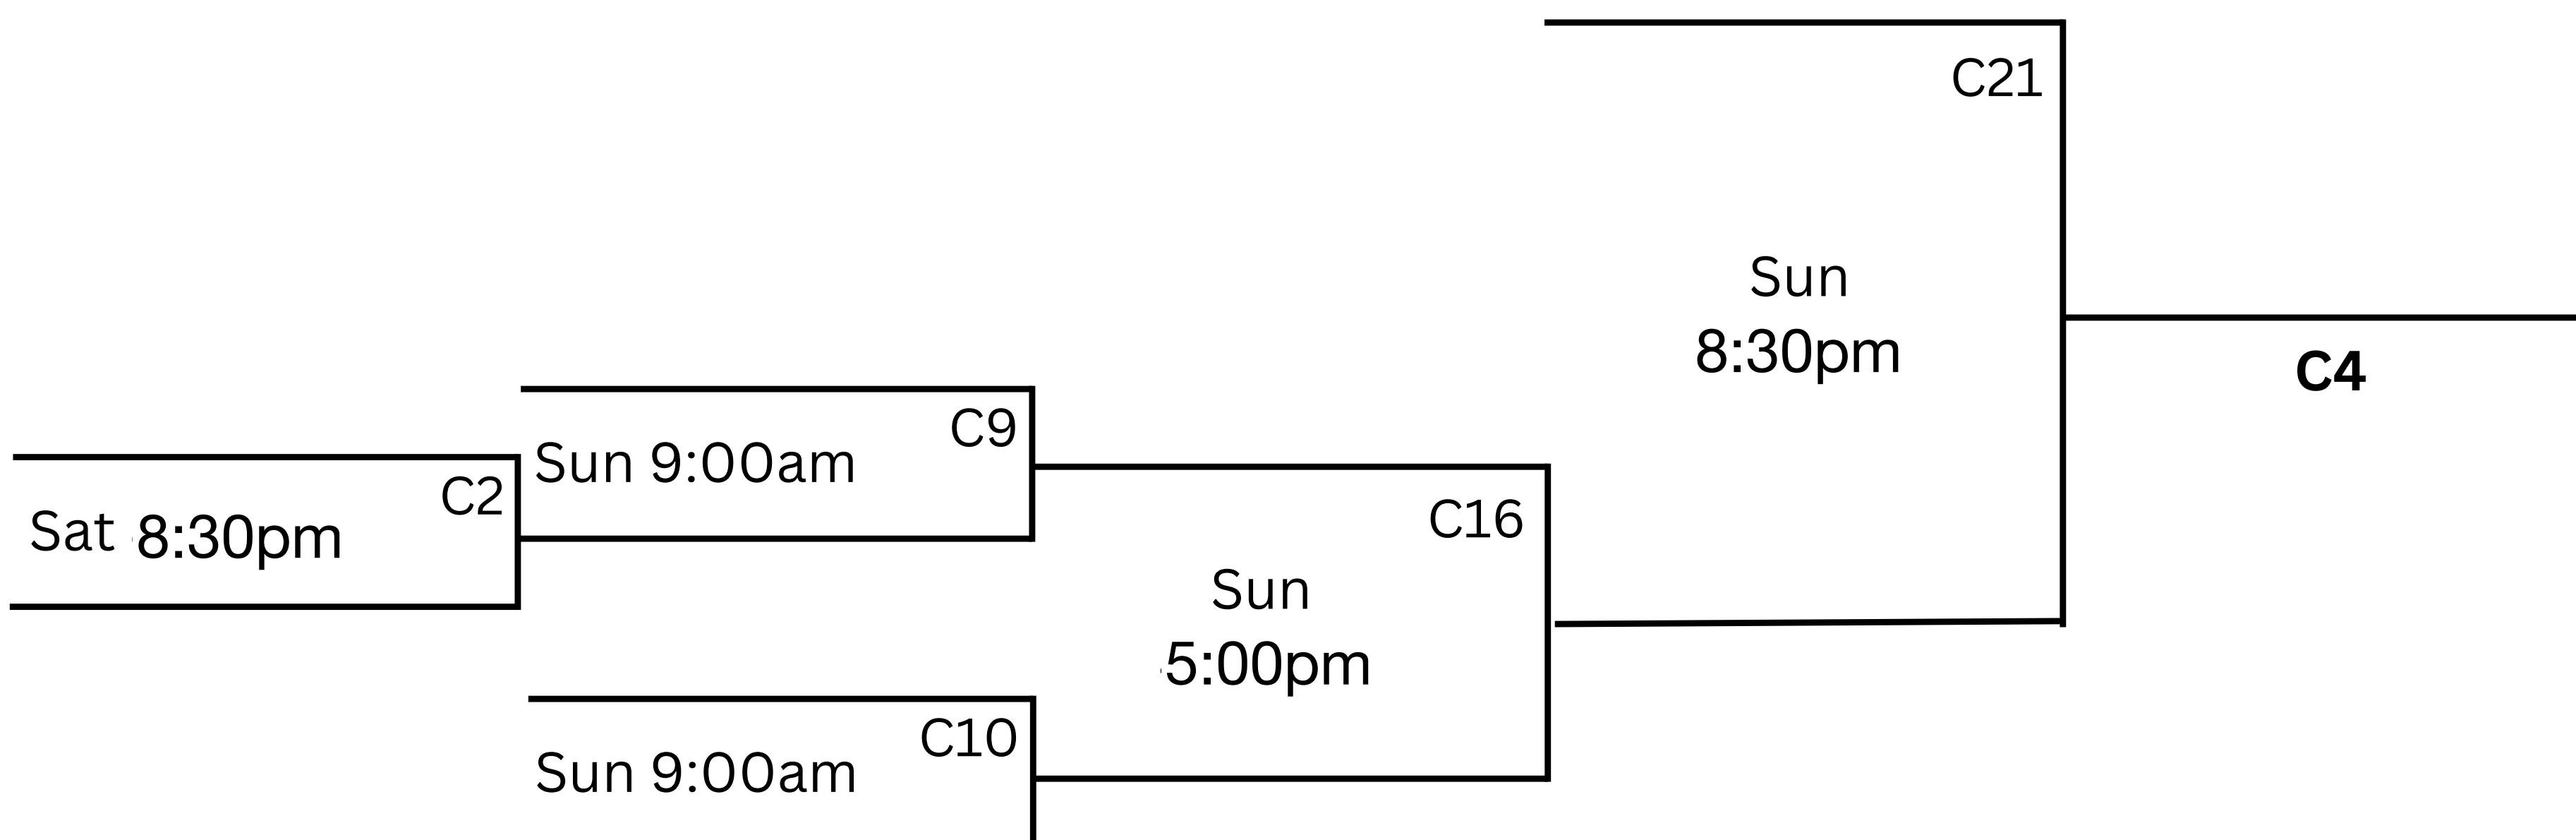

Friday 12:45pm A16
LB7

Friday 8:30pm A24
LB14

LB18

DELOREY

CHAMPIONSHIP DRAW

Curlers Corner

Your One Stop Curling Shop