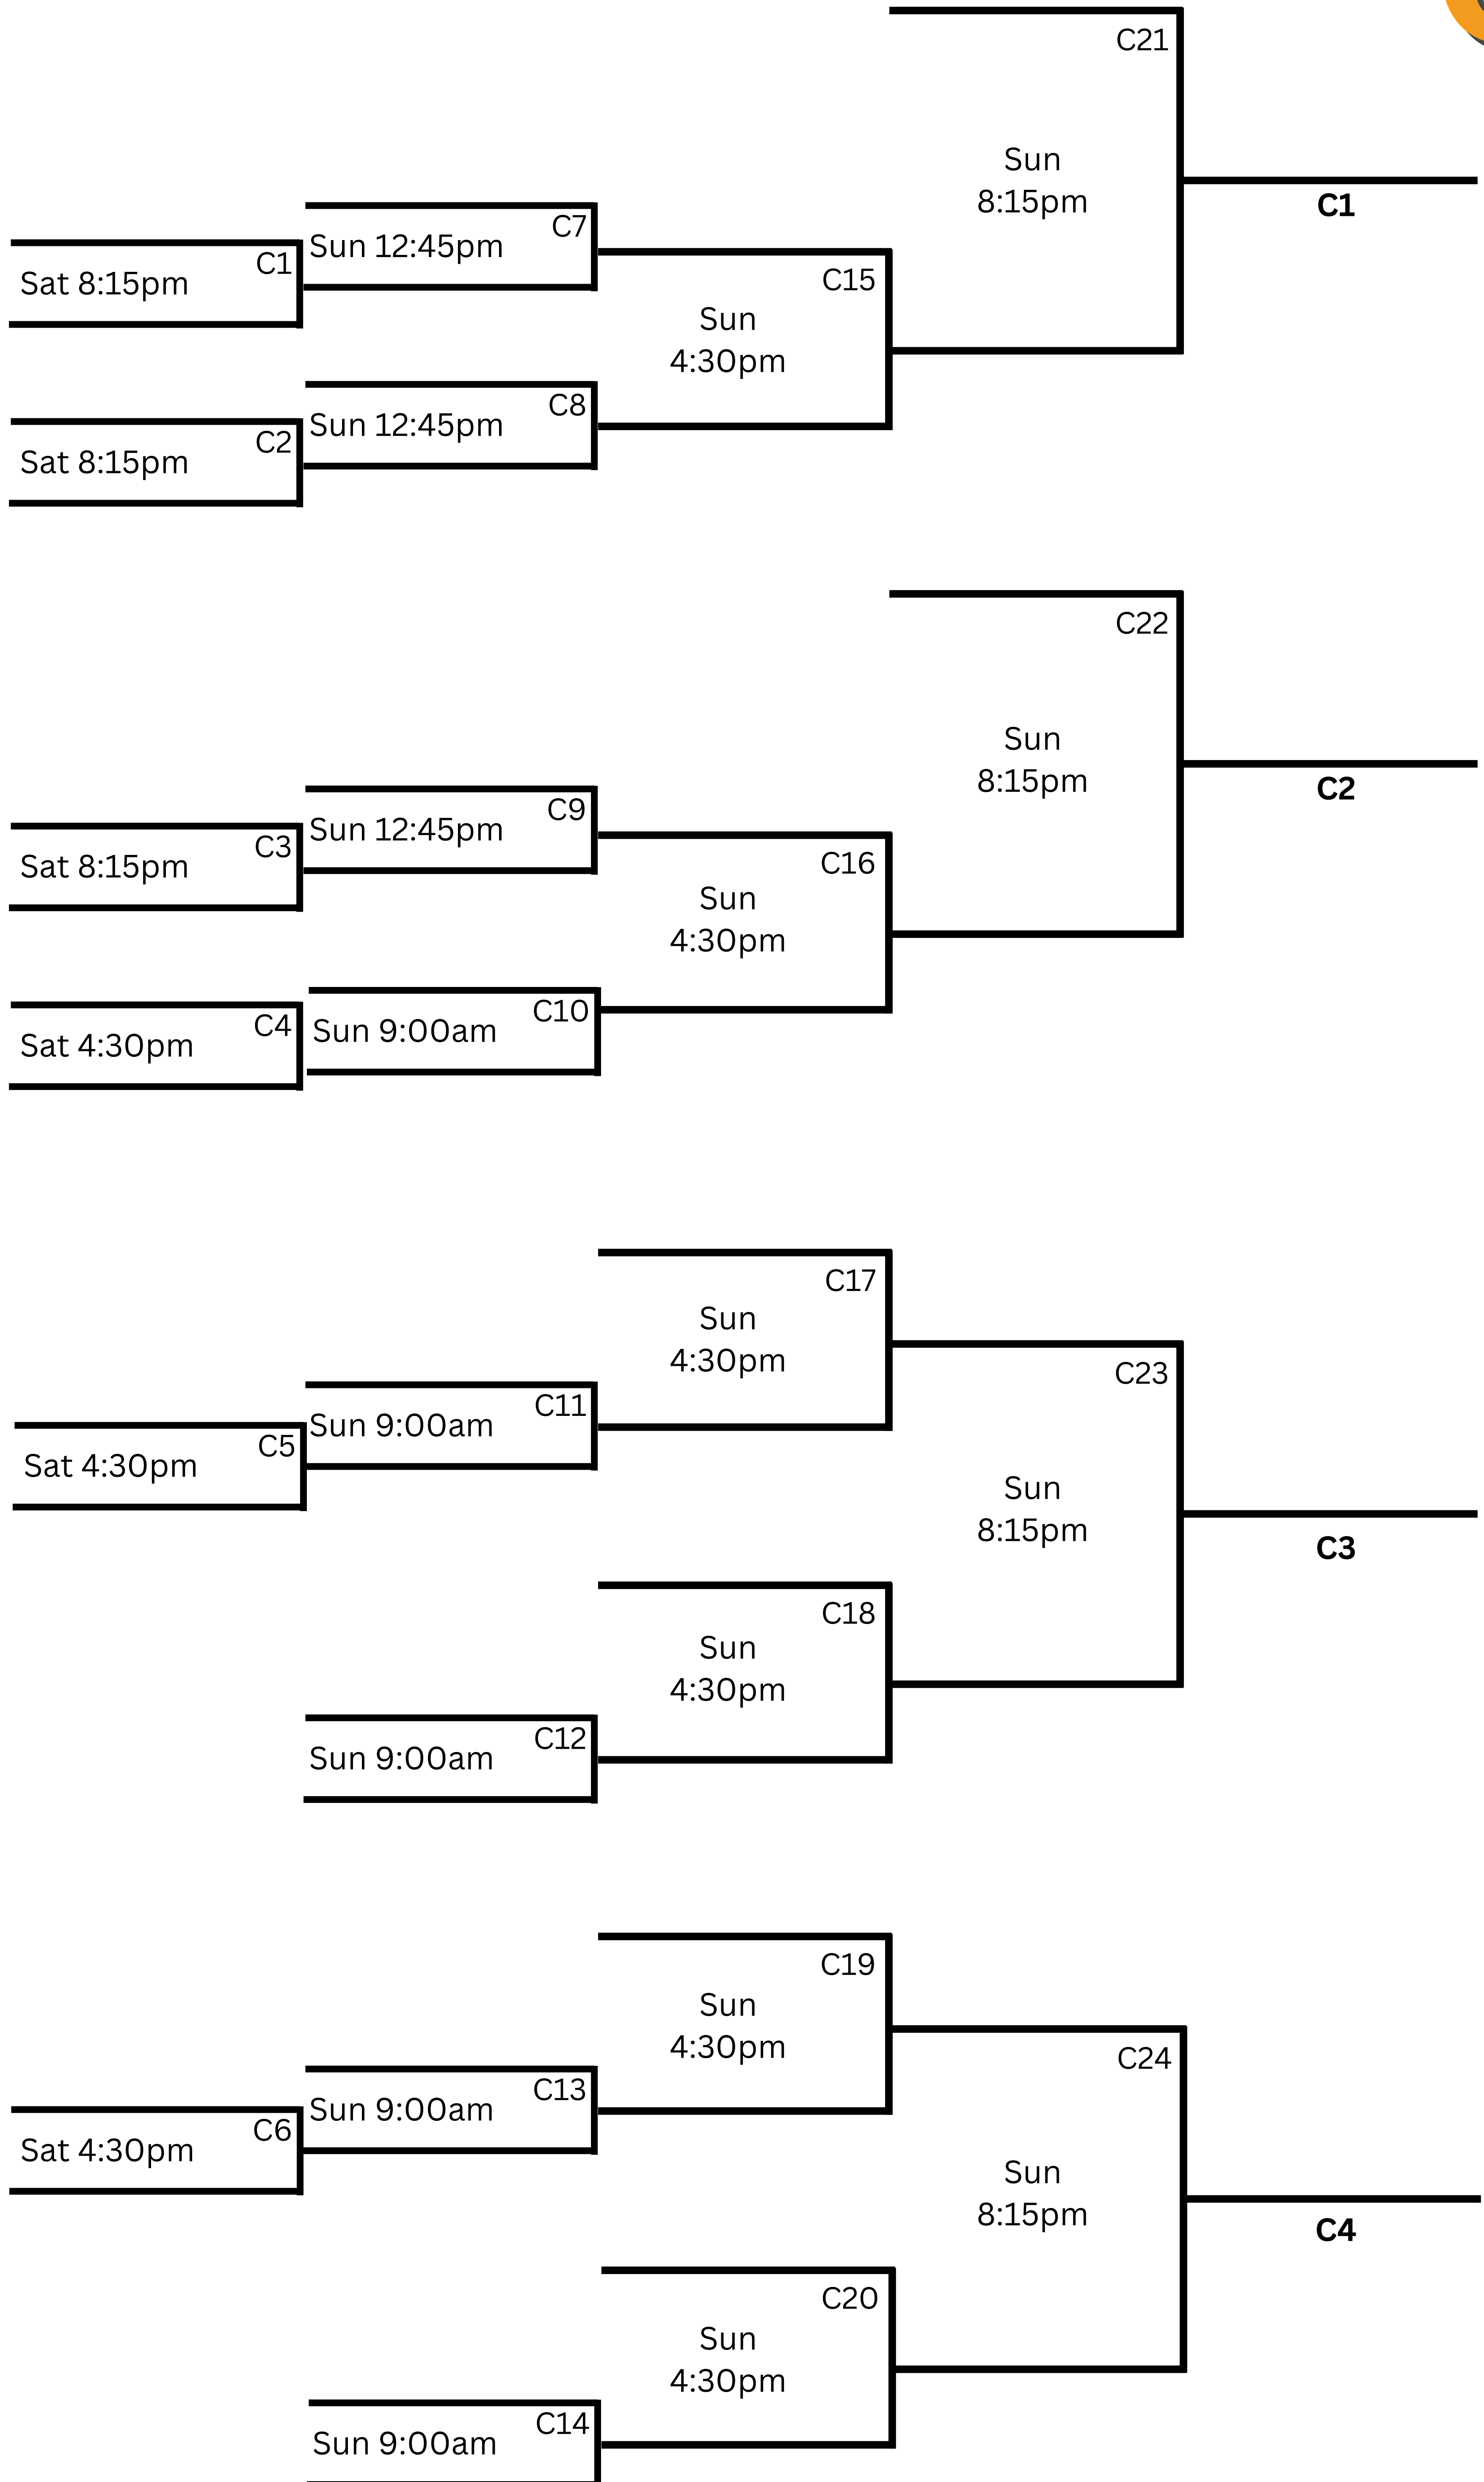

A18

LB15

Saturday
4:30pm

A1

Friday
5:15pm

A19

LB14

A26

Friday
9:00pm

A24

LB9

LB20

SKINS GAME PRESENTED BY

Sunday @ 12:45 pm

A qualifier 1 **VS** A qualifer 2

\$1000 on the line!