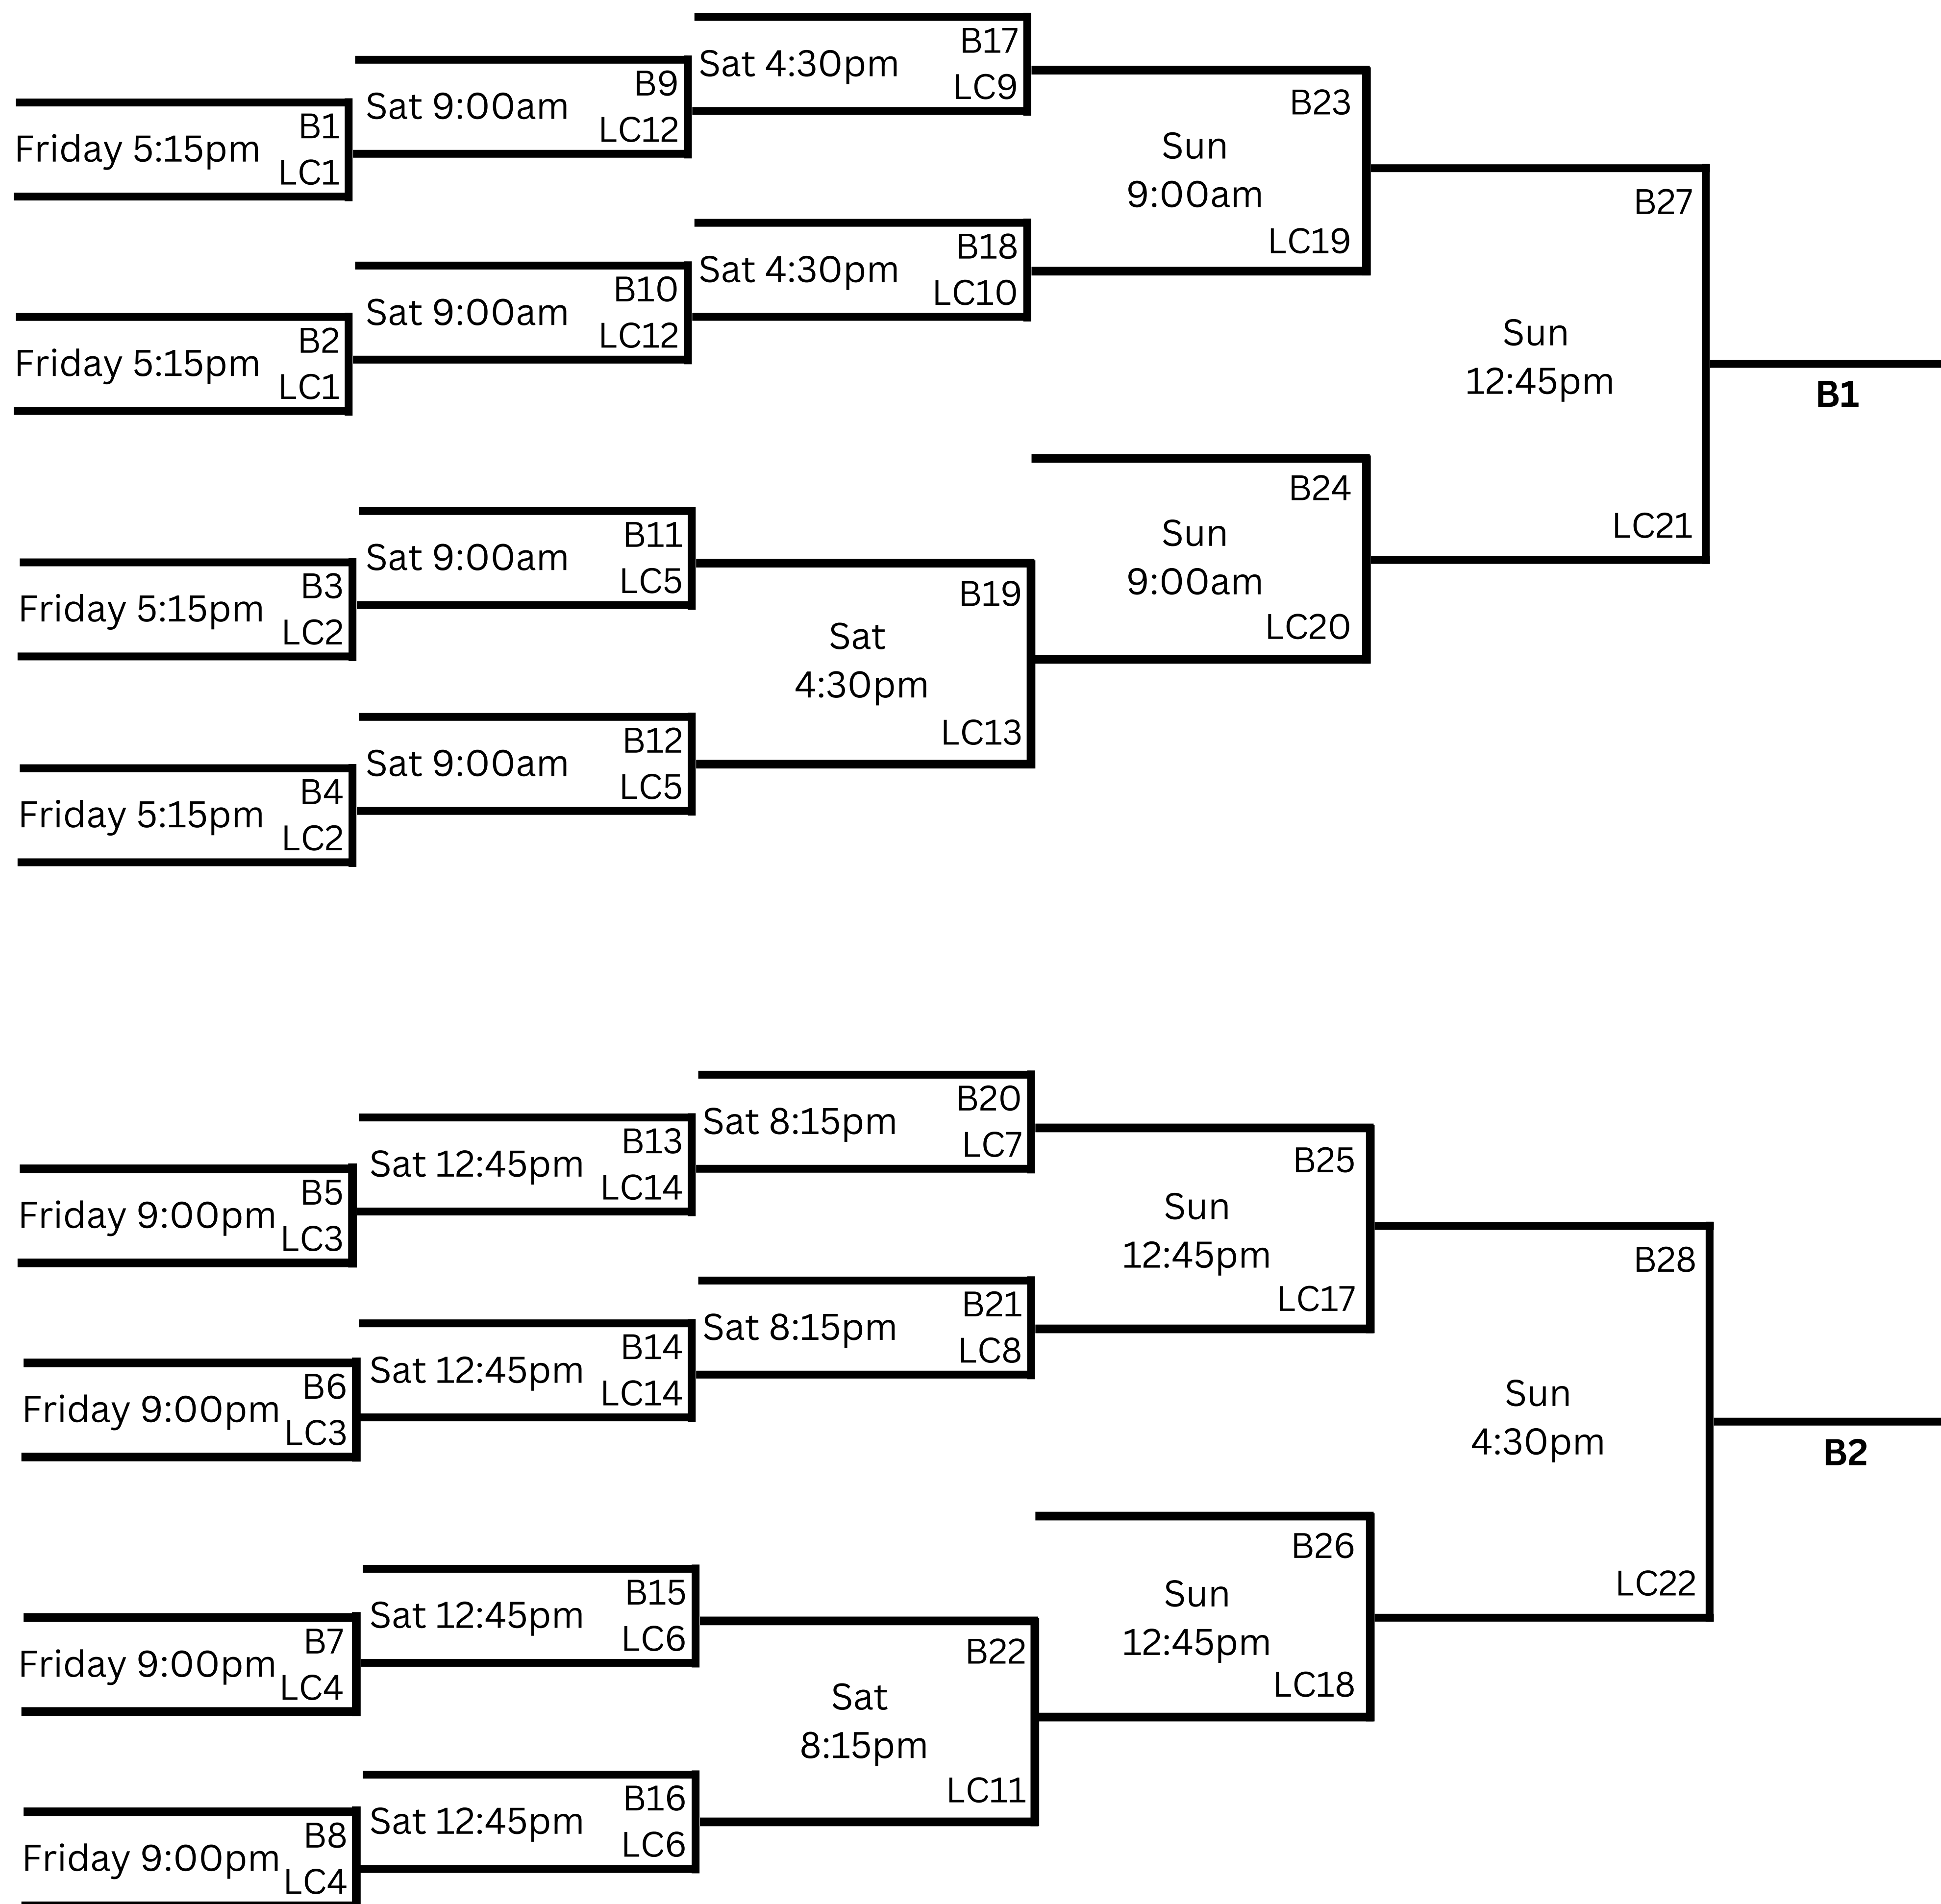

SKINS GAME PRESENTED BY

Sunday @ 12:45 pm

A qualifier 1 **VS** A qualifer 2

$1000 on the line!