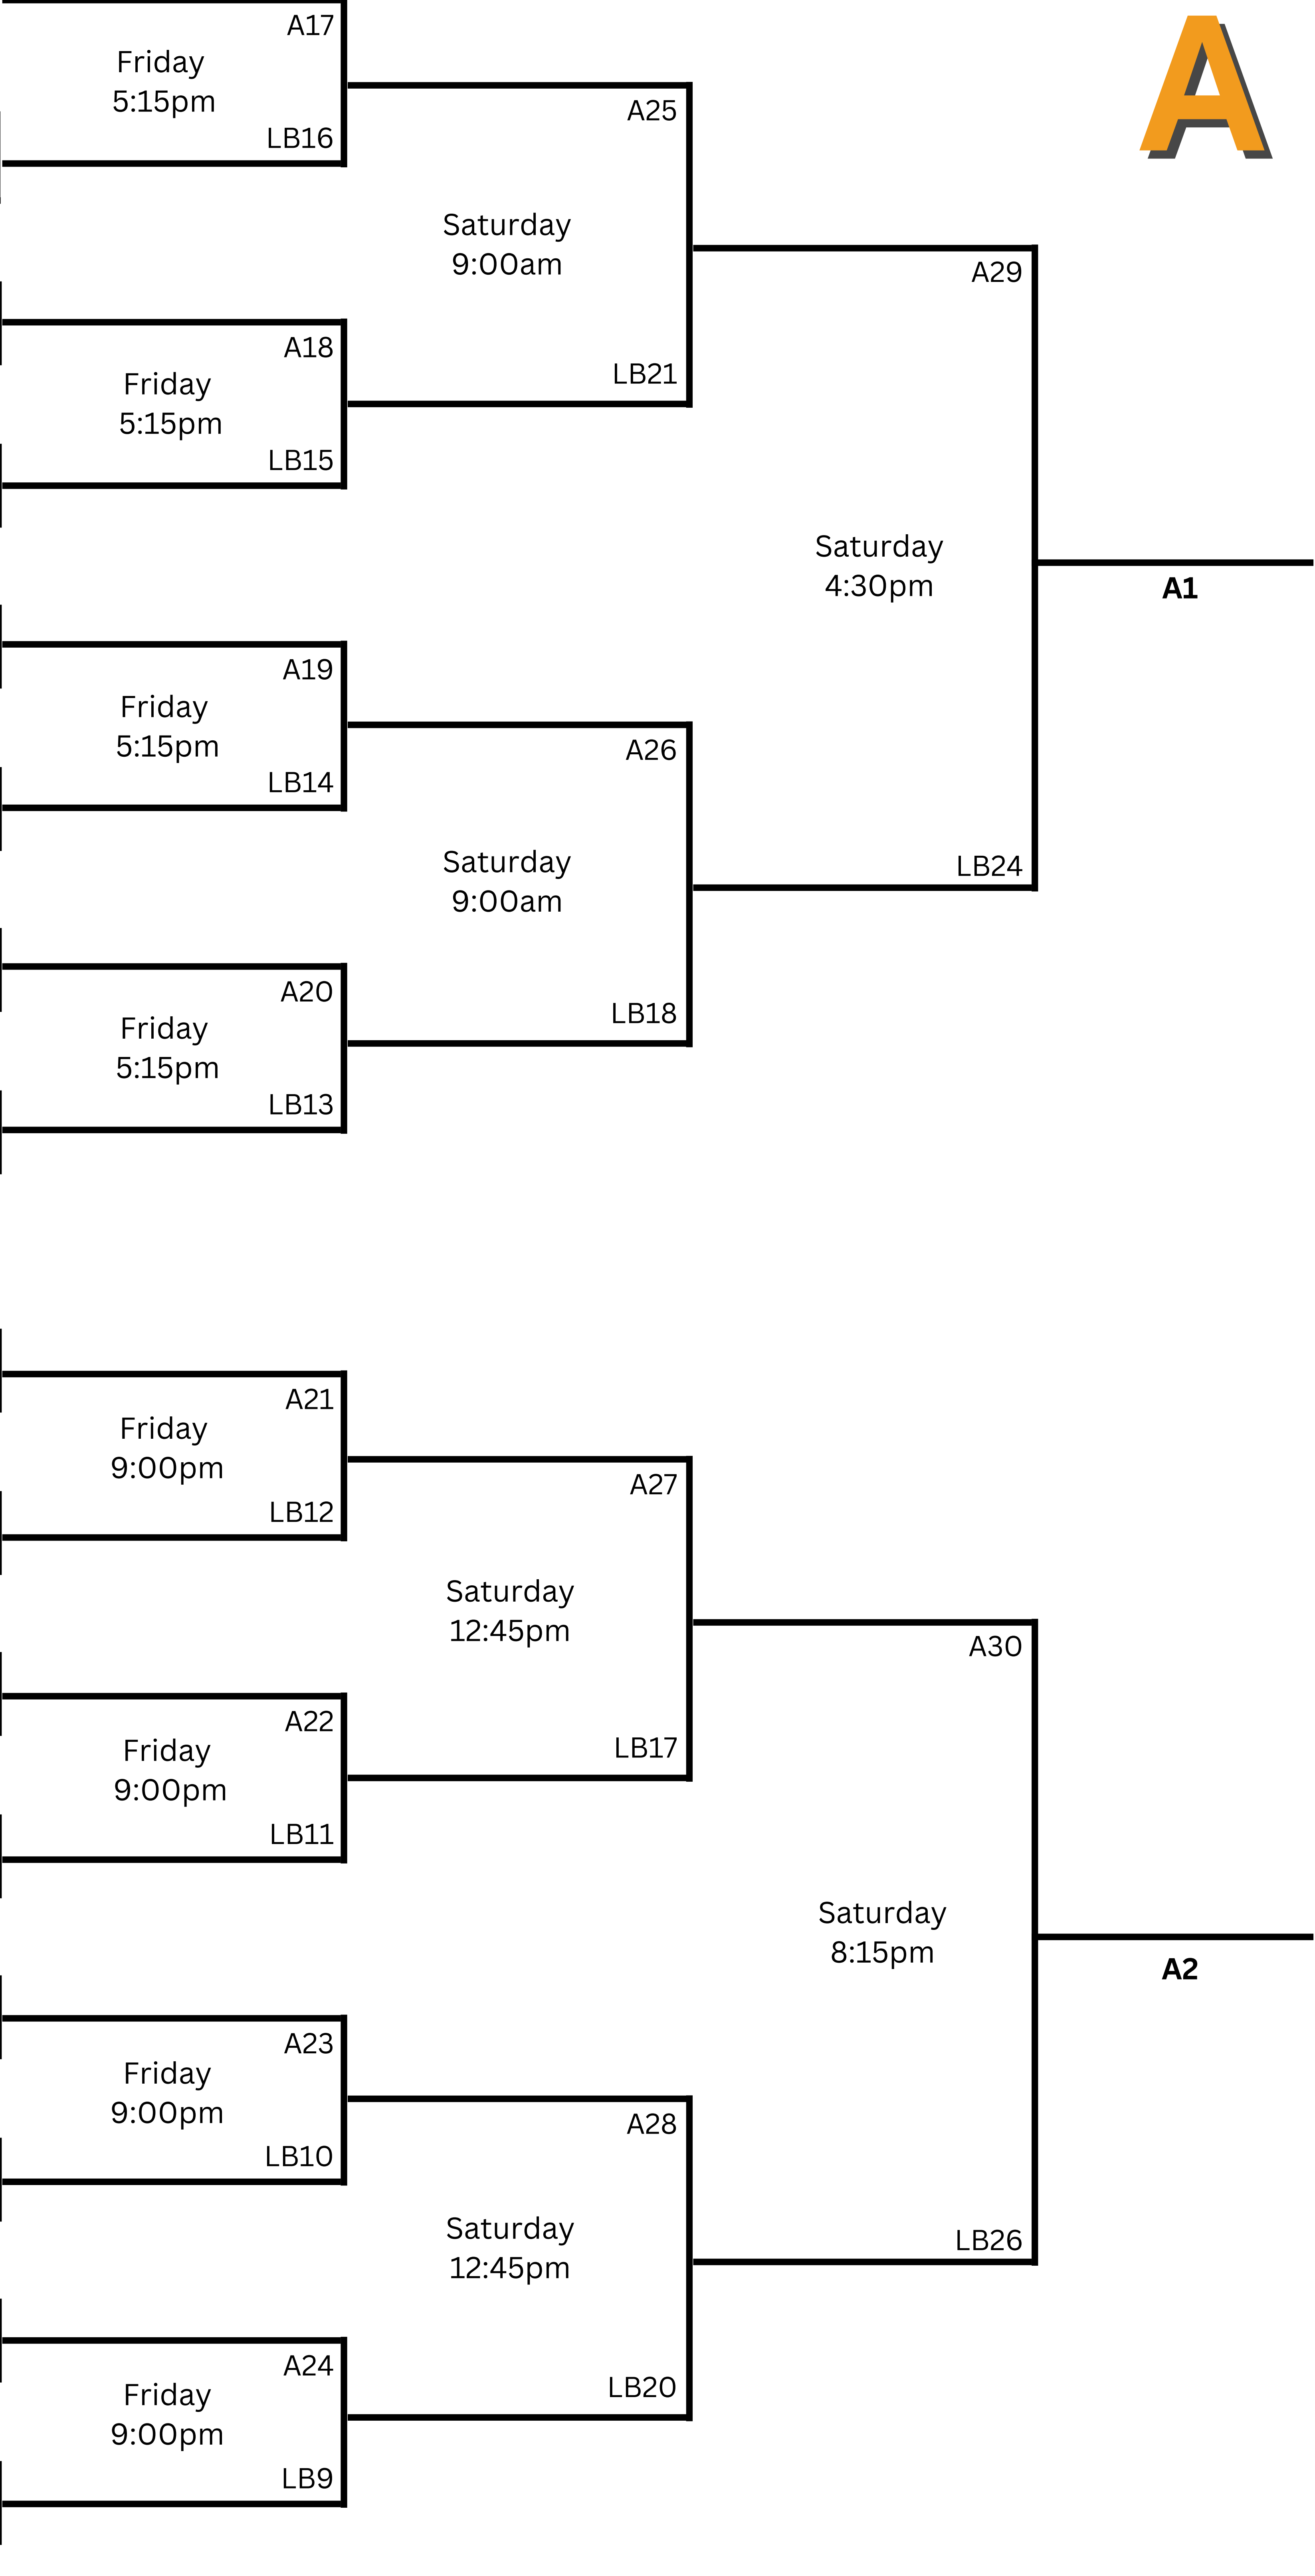

Kaitlyn Lawes

Friday 5:15pm		A17
Jessie Hunkin	Friday 9:30am	A2
		LB9

Friday 9:30am		A3
Amber Holland		LB2
Ikue Kitazawa		

Friday 5:15pm		A18
Madison Bear	Friday 9:30am	A4
Selena Sturmayer		LB2

Friday 9:30am		A5
Marla Sherrer		LB3
Casey Scheidegger		

Friday 5:15pm		A19
Claire Booth	Friday 9:30am	A6
Kristy Watling		LB3

Friday 9:30am		A7
Rebecca Morrison		LB4
Chelsea Carey		

Friday 5:15pm		A20
Kaylee Macnamee	Friday 9:30am	A8
Kelsey Rocque		LB4

Lorraine Schneider

Friday 1:15pm		A9
Jennifer Jones		LB5

Friday 9:00pm		A21
Joanne Tarvit	Friday 1:15pm	A10
Serena Gray-Withers		LB5

Friday 1:15pm		A11
Kayla Skrlík		LB6
Clancy Grandy		

Friday 9:00pm		A22
Rhonda Varnes	Friday 1:15pm	A12
Michele Jaeggi		LB6

Friday 1:15pm		A13
Kristie Moore		LB7
Eun ji Gim		

Friday 9:00pm		A23
Lisa Parent	Friday 1:15pm	A14
Beth Peterson		LB7

Friday 1:15pm		A15
Ashley Howard		LB8
Daniela Jenstch		

Friday 9:00pm		A24
Jessica Wytrychowski	Friday 1:15pm	A16
Abby Ackland		LB8

Elysa Crough